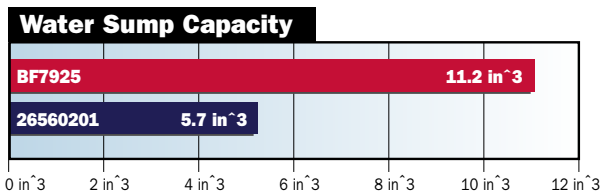

Baldwin vs. Leading Competitor

BALDWIN FILTERS® *BALDWIN*
a CLARCOR company

4400 East Highway 30 • P.O. Box 6010
Kearney, Nebraska 68848-6010
Phone: (308) 234-1951 • Toll Free: (800) 822-5394
Fax: (800) 828-4453 • Int'l Fax: (308) 237-9769
Internet: www.baldwinfilter.com

Africa
Baldwin Filters South Africa
Ph: 27-21-534-0029
Fax: 27-21-534-3730
E-mail: africa@baldwinfilter.com

China
CLARCOR Filtration (China) Co., Ltd.
Ph: 86-0536-2606308
Fax: 86-0536-8656108
E-mail: china@baldwinfilter.com

Middle East
Baldwin Filters
Ph: (308) 237-9782
Fax: (308) 237-9769
E-mail: middleeast@baldwinfilter.com

Southeast Asia & Pacific Rim
Baldwin Filters
Ph: 65-6382-6619
Fax: 65-6382-6182
E-mail: southeastasia@baldwinfilter.com

Australia & New Zealand
Baldwin Filters Aust. Pty. Ltd.
Ph: 61-3-9353-7300
Fax: 61-3-9353-7301
E-mail: australia-newzealand@baldwinfilter.com

Europe
Baldwin Filters N.V.
Ph: 32 3 328 18 88
Fax: 32 3 328 18 99
E-mail: europe@baldwinfilter.com

Morocco
Baldwin Filters
Ph: (212) 22 70 00 25
Fax: (212) 22 70 00 28
E-mail: morocco@baldwinfilter.com

UK & Ireland
Baldwin Filters Ltd.
Ph: 44-1268-888170
Fax: 44-1268-546110
E-mail: uk-ireland@baldwinfilter.com

Central & South America
Baldwin Filters
Ph: (308) 233-9220
Fax: (308) 237-9769
E-mail: latinamerica@baldwinfilter.com

Mexico
Filtros Baldwin de Mexico, S.A. de C.V.
Ph: 52-442-227-3400
Fax: 52-442-227-3427
E-mail: mexico@baldwinfilter.com

Russia
Baldwin Filters
Ph: (308) 237-9749
Fax: (308) 237-9769
E-mail: russia@baldwinfilter.com