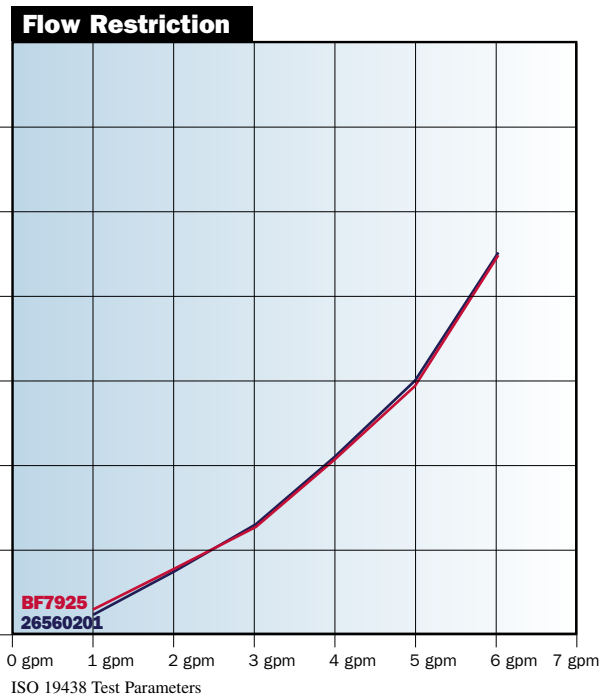

Baldwin vs. Leading Competitor

BALDWIN FILTERS® *BALDWIN*
a CLARCOR company

4400 East Highway 30 • P.O. Box 6010
Kearney, Nebraska 68848-6010
Phone: (308) 234-1951 • Toll Free: (800) 822-5394
Fax: (800) 828-4453 • Int'l Fax: (308) 237-9769
Internet: www.baldwinfilter.com

Africa
Baldwin Filters South Africa
Ph: 27-21-534-0029
Fax: 27-21-534-3730
E-mail: africa@baldwinfilter.com

China
CLARCOR Filtration (China) Co., Ltd.
Ph: 86-0536-2606308
Fax: 86-0536-8656108
E-mail: china@baldwinfilter.com

Middle East
Baldwin Filters
Ph: (308) 237-9782
Fax: (308) 237-9769
E-mail: middleeast@baldwinfilter.com

Southeast Asia & Pacific Rim
Baldwin Filters
Ph: 65-6382-6619
Fax: 65-6382-6182
E-mail: southeastasia@baldwinfilter.com

Australia & New Zealand
Baldwin Filters Aust. Pty. Ltd.
Ph: 61-3-9353-7300
Fax: 61-3-9353-7301
E-mail: australia-newzealand@baldwinfilter.com

Europe
Baldwin Filters N.V.
Ph: 32 3 328 18 88
Fax: 32 3 328 18 99
E-mail: europe@baldwinfilter.com

Morocco
Baldwin Filters
Ph: (212) 22 70 00 25
Fax: (212) 22 70 00 28
E-mail: morocco@baldwinfilter.com

UK & Ireland
Baldwin Filters Ltd.
Ph: 44-1268-888170
Fax: 44-1268-546110
E-mail: uk-ireland@baldwinfilter.com

Central & South America
Baldwin Filters
Ph: (308) 233-9220
Fax: (308) 237-9769
E-mail: latinamerica@baldwinfilter.com

Mexico
Filtros Baldwin de Mexico, S.A. de C.V.
Ph: 52-442-227-3400
Fax: 52-442-227-3427
E-mail: mexico@baldwinfilter.com

Russia
Baldwin Filters
Ph: (308) 237-9749
Fax: (308) 237-9769
E-mail: russia@baldwinfilter.com