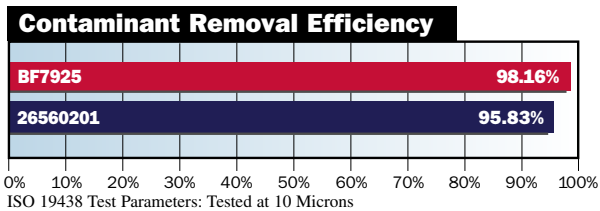

Baldwin vs. Leading Competitor

BALDWIN FILTERS® *BALDWIN*
a CLARCOR company

4400 East Highway 30 • P.O. Box 6010
Kearney, Nebraska 68848-6010
Phone: (308) 234-1951 • Toll Free: (800) 822-5394
Fax: (800) 828-4453 • Int'l Fax: (308) 237-9769
Internet: www.baldwinfilter.com

Africa
Baldwin Filters South Africa
Ph: 27-21-534-0029
Fax: 27-21-534-3730
E-mail: africa@baldwinfilter.com

China
CLARCOR Filtration (China) Co., Ltd.
Ph: 86-0536-2606308
Fax: 86-0536-8656108
E-mail: china@baldwinfilter.com

Middle East
Baldwin Filters
Ph: (308) 237-9782
Fax: (308) 237-9769
E-mail: middleeast@baldwinfilter.com

Southeast Asia & Pacific Rim
Baldwin Filters
Ph: 65-6382-6619
Fax: 65-6382-6182
E-mail: southeastasia@baldwinfilter.com

Australia & New Zealand
Baldwin Filters Aust. Pty. Ltd.
Ph: 61-3-9353-7300
Fax: 61-3-9353-7301
E-mail: australia-newzealand@baldwinfilter.com

Europe
Baldwin Filters N.V.
Ph: 32 3 328 18 88
Fax: 32 3 328 18 99
E-mail: europe@baldwinfilter.com

Morocco
Baldwin Filters
Ph: (212) 22 70 00 25
Fax: (212) 22 70 00 28
E-mail: morocco@baldwinfilter.com

UK & Ireland
Baldwin Filters Ltd.
Ph: 44-1268-888170
Fax: 44-1268-546110
E-mail: uk-ireland@baldwinfilter.com

Central & South America
Baldwin Filters
Ph: (308) 233-9220
Fax: (308) 237-9769
E-mail: latinamerica@baldwinfilter.com

Mexico
Filtros Baldwin de Mexico, S.A. de C.V.
Ph: 52-442-227-3400
Fax: 52-442-227-3427
E-mail: mexico@baldwinfilter.com

Russia
Baldwin Filters
Ph: (308) 237-9749
Fax: (308) 237-9769
E-mail: russia@baldwinfilter.com