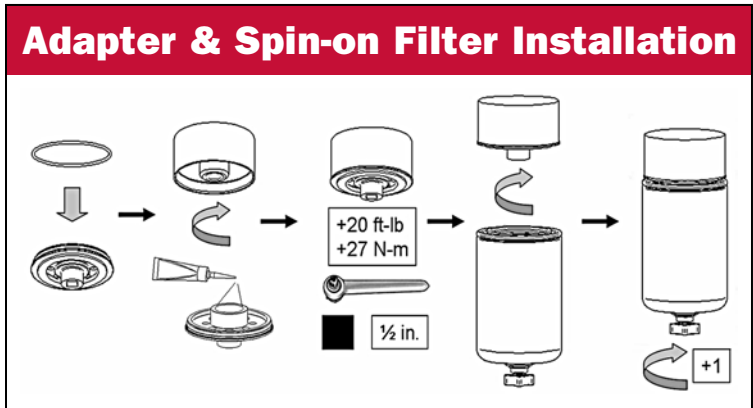

Baldwin Adapter & Spin-on Fuel/Water Separator Advantages

For applications previously using a PF7902 cartridge filter, Baldwin Filters is now offering a spin-on and adapter to make servicing the equipment easier.

A one time installation of Baldwin's FD7926 adapter converts the OEM's engine filter base to allow the use of the Baldwin BF7925 spin-on fuel/water separator.

The Baldwin FD7926 adapter and BF7925 filter require less room for servicing. The BF7925 provides better protection than the OE.