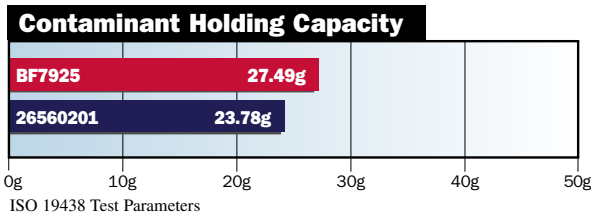

Baldwin vs. Leading Competitor

BALDWIN FILTERS® *BALDWIN*
a CLARCOR company

4400 East Highway 30 • P.O. Box 6010
Kearney, Nebraska 68848-6010
Phone: (308) 234-1951 • Toll Free: (800) 822-5394
Fax: (800) 828-4453 • Int'l Fax: (308) 237-9769
Internet: www.baldwinfilter.com

Africa
Baldwin Filters South Africa
Ph: 27-21-534-0029
Fax: 27-21-534-3730
E-mail: africa@baldwinfilter.com

China
CLARCOR Filtration (China) Co., Ltd.
Ph: 86-0536-2606308
Fax: 86-0536-8656108
E-mail: china@baldwinfilter.com

Middle East
Baldwin Filters
Ph: (308) 237-9782
Fax: (308) 237-9769
E-mail: middleeast@baldwinfilter.com

Southeast Asia & Pacific Rim
Baldwin Filters
Ph: 65-6382-6619
Fax: 65-6382-6182
E-mail: southeastasia@baldwinfilter.com

Australia & New Zealand
Baldwin Filters Aust. Pty. Ltd.
Ph: 61-3-9353-7300
Fax: 61-3-9353-7301
E-mail: australia-newzealand@baldwinfilter.com

Europe
Baldwin Filters N.V.
Ph: 32 3 328 18 88
Fax: 32 3 328 18 99
E-mail: europe@baldwinfilter.com

Morocco
Baldwin Filters
Ph: (212) 22 70 00 25
Fax: (212) 22 70 00 28
E-mail: morocco@baldwinfilter.com

UK & Ireland
Baldwin Filters Ltd.
Ph: 44-1268-888170
Fax: 44-1268-546110
E-mail: uk-ireland@baldwinfilter.com

Central & South America
Baldwin Filters
Ph: (308) 233-9220
Fax: (308) 237-9769
E-mail: latinamerica@baldwinfilter.com

Mexico
Filtros Baldwin de Mexico, S.A. de C.V.
Ph: 52-442-227-3400
Fax: 52-442-227-3427
E-mail: mexico@baldwinfilter.com

Russia
Baldwin Filters
Ph: (308) 237-9749
Fax: (308) 237-9769
E-mail: russia@baldwinfilter.com